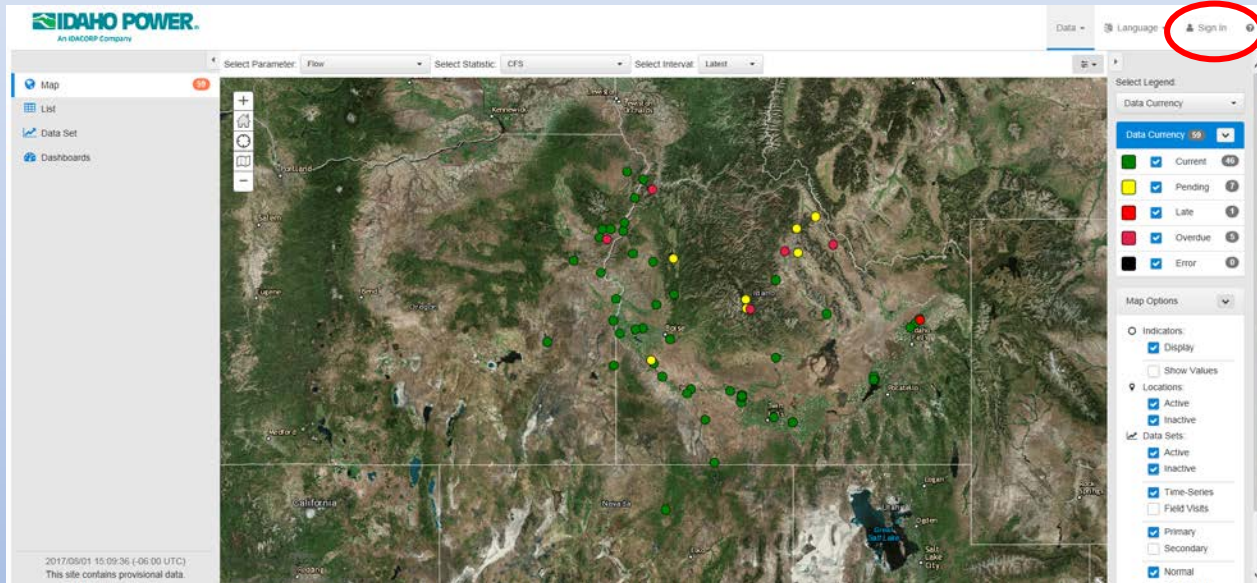

## Basic Public viewing screen

Click the Show Values button to see Flow Values

## Your base screen:

- Dots are color coded based on how old the data is, green is the most current
- The current parameter, defaults to Flow, is at above the map, to the left
- Time interval of data is at the top middle
- Viewing options are at the left

## Hovering over a “dot” will bring up basic information about the site

If you get away from this map and want back to it, click the Map button option at the top left

Clicking on a site will bring you to a graph of the current data

- Default is set to show last 7 days of data (if the site is not telemetered, it will show the most recent 7 days of data)
  - If you want to view a different time period, use the Select Interval drop down OR the time bar at the bottom
- Hovering over the chart and moving around will give you the exact value and time stamp in the white box