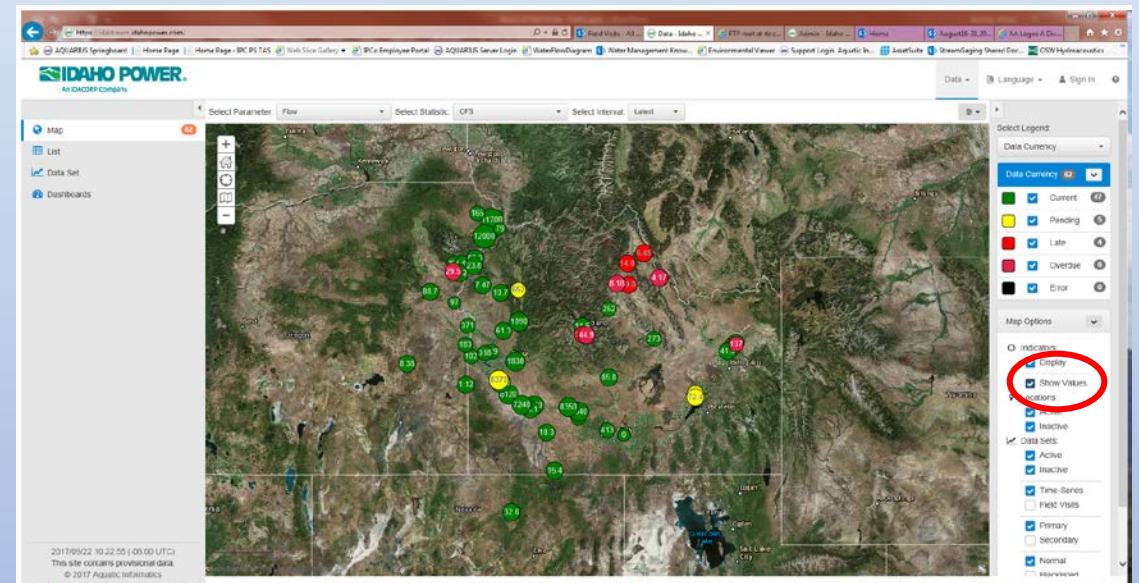

## Basic Public viewing screen

Click the Show Values button to see Flow Values

## Your base screen:

- Dots are color coded based on how old the data is, green is the most current
- The current parameter, defaults to Flow, is at above the map, to the left
- Time interval of data is at the top middle
- Viewing options are at the left

## Hovering over a “dot” will bring up basic information about the site

If you get away from this map and want back to it, click the Map button option at the top left

Clicking on a site will bring you to a graph of the current data

- Default is set to show last 7 days of data (if the site is not telemetered, it will show the most recent 7 days of data)
  - If you want to view a different time period, use the Select Interval drop down OR the time bar at the bottom
- Hovering over the chart and moving around will give you the exact value and time stamp in the white box