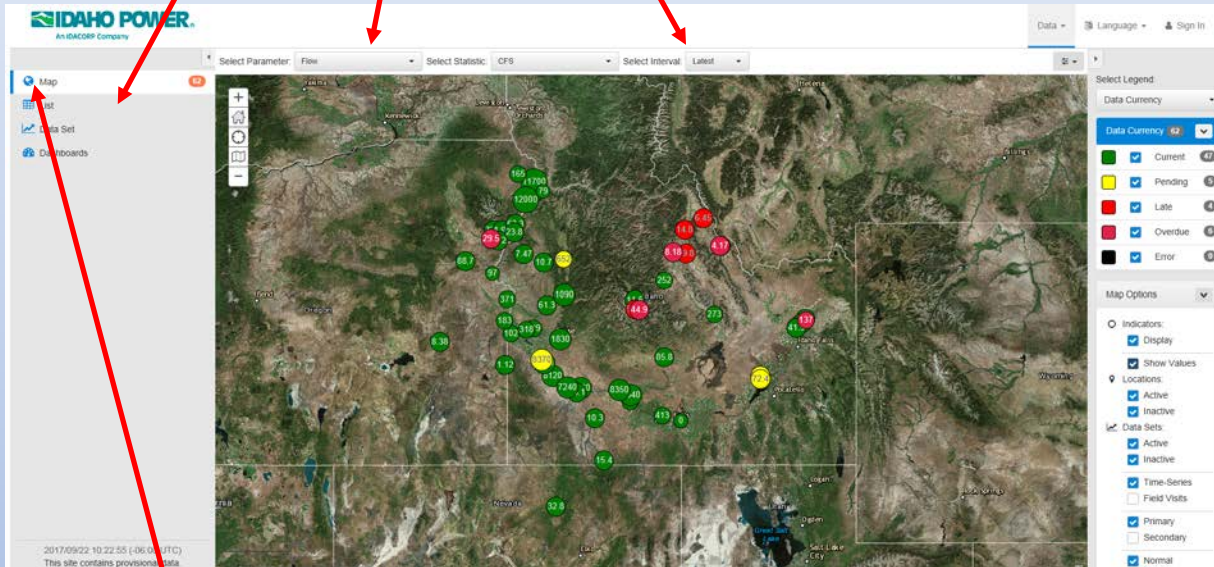

## Basic Public viewing screen

Click the Show Values button to see Flow Values

## Your base screen:

- Dots are color coded based on how old the data is, green is the most current
- The current parameter, defaults to Flow, is at above the map, to the left
- Time interval of data is at the top middle
- Viewing options are at the left

## Hovering over a “dot” will bring up basic information about the site

If you get away from this map and want back to it, click the Map button option at the top left

Clicking on a site will bring you to a graph of the current data

- Default is set to show last 7 days of data (if the site is not telemetered, it will show the most recent 7 days of data)
  - If you want to view a different time period, use the Select Interval drop down OR the time bar at the bottom
- Hovering over the chart and moving around will give you the exact value and time stamp in the white box