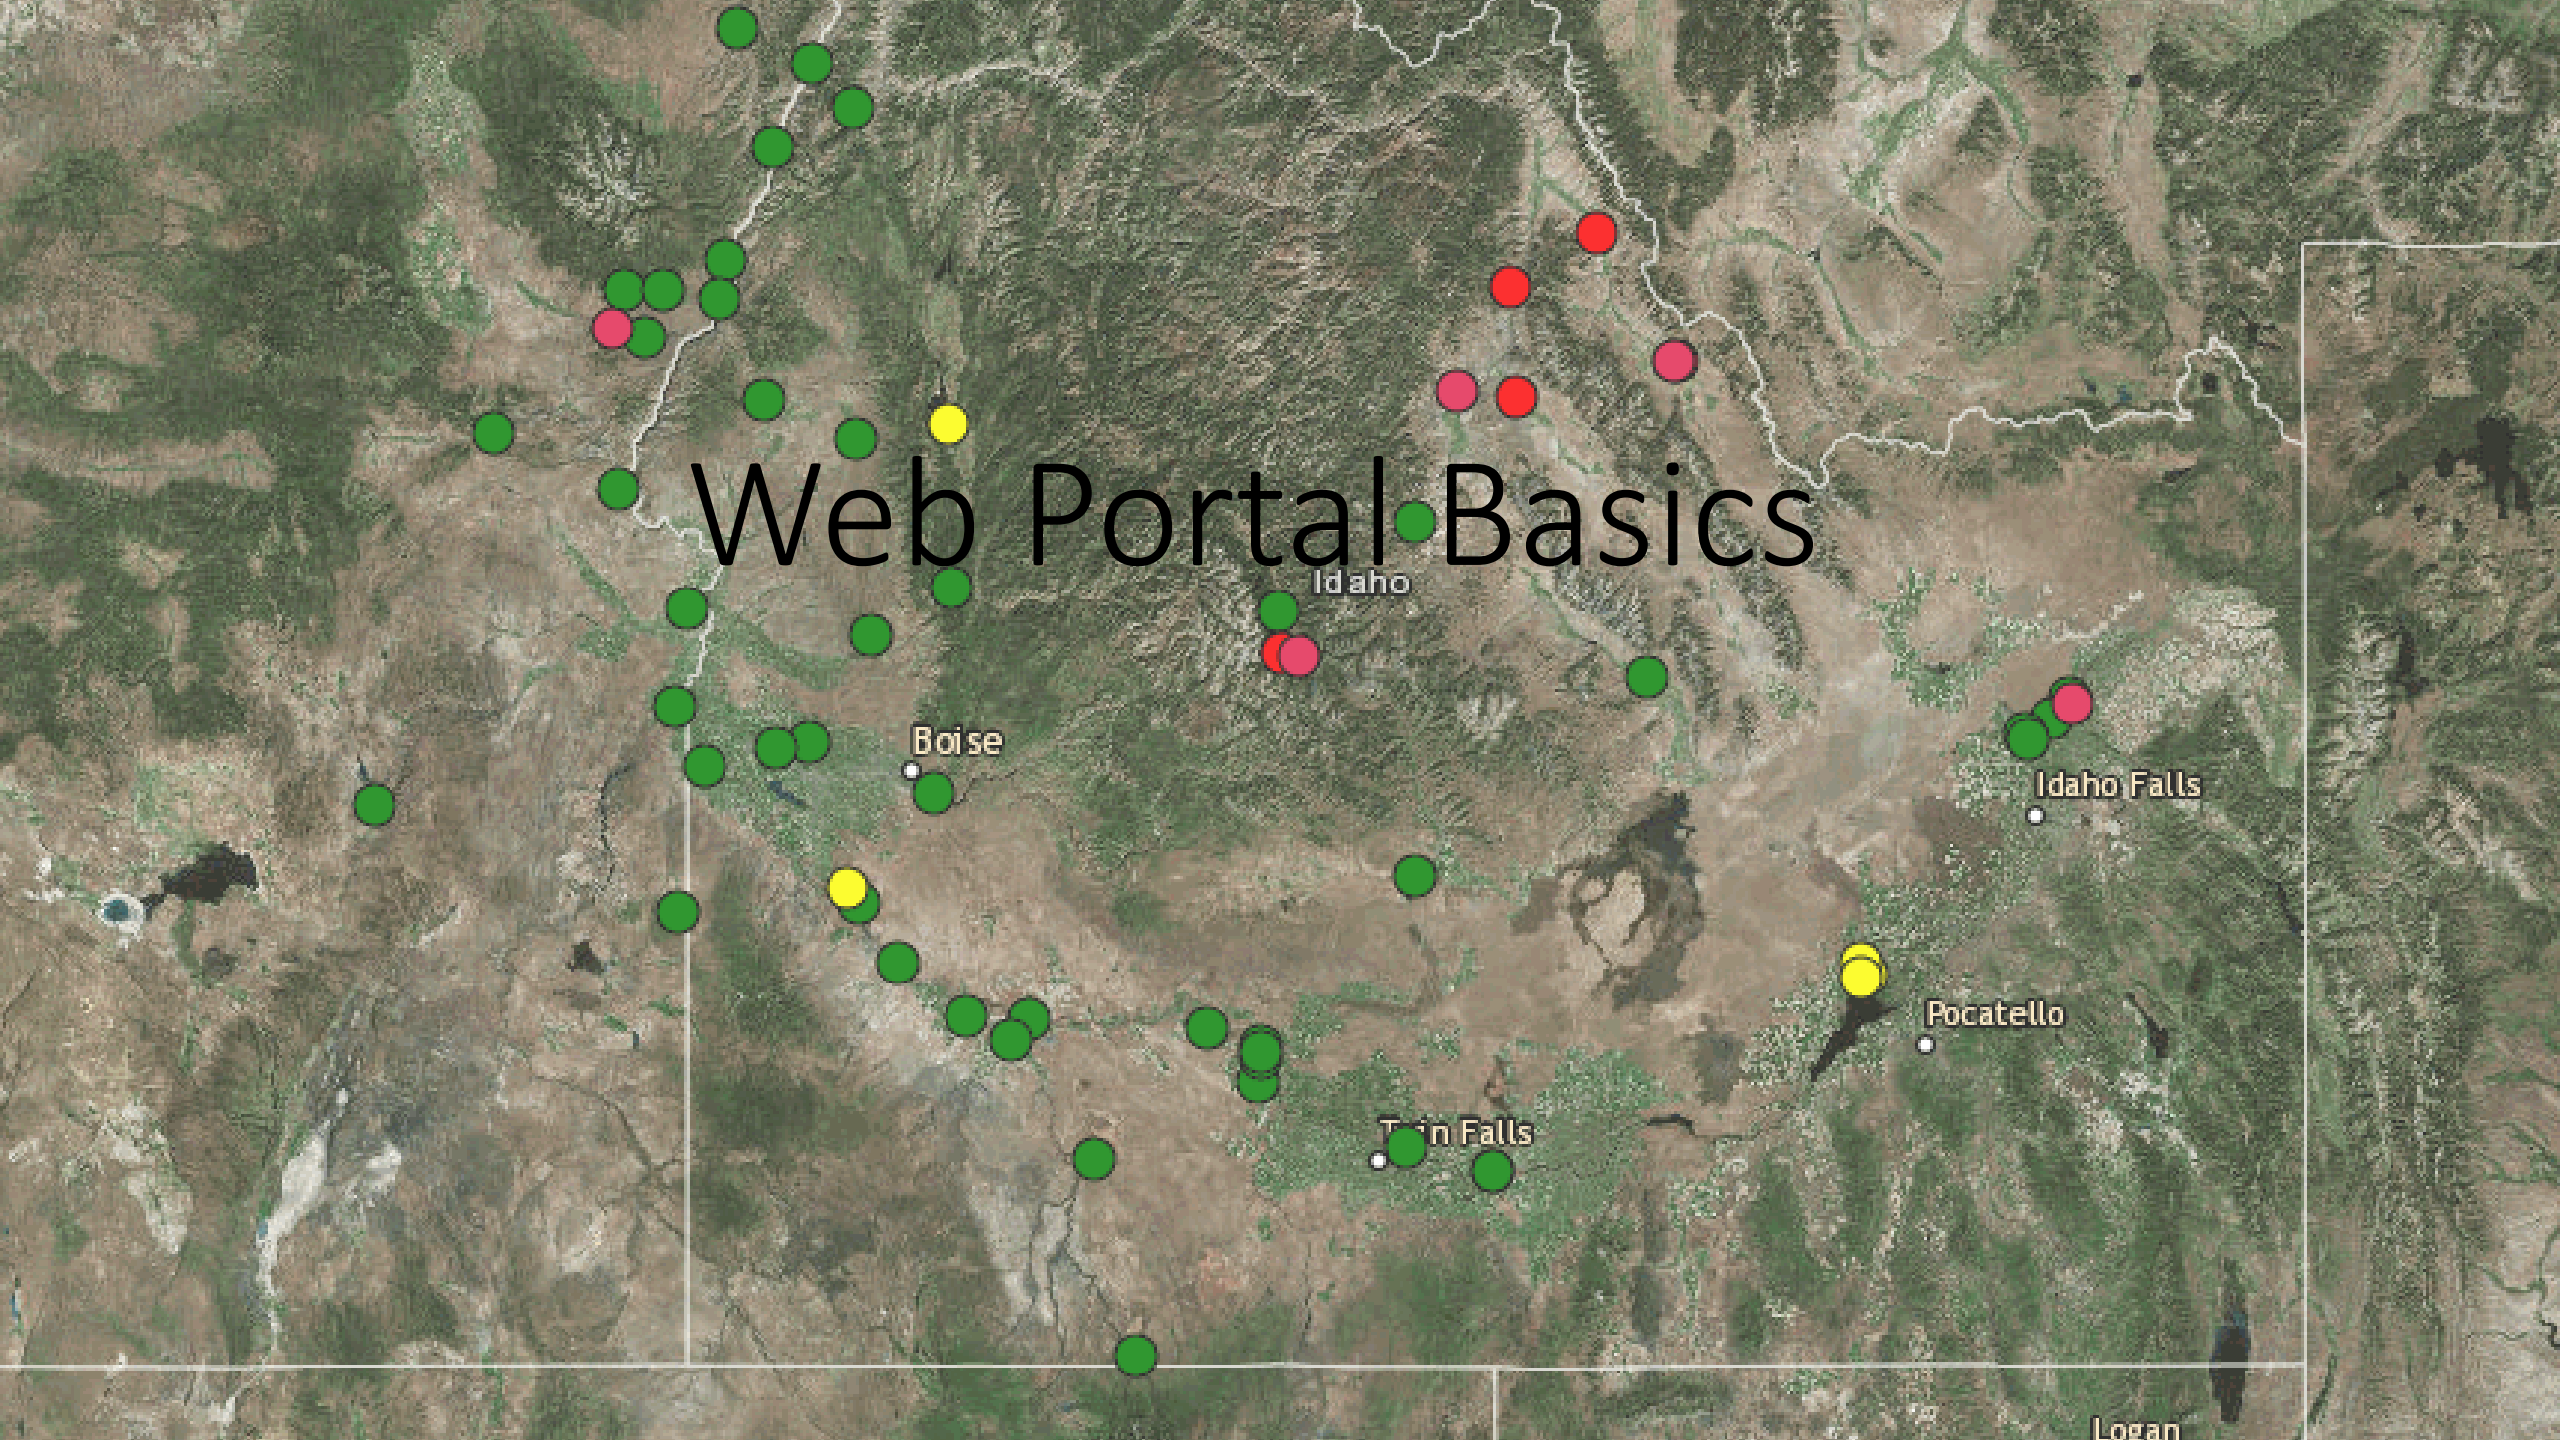

## Basic Public viewing screen

Click the Show Values button to see Flow Values

## Your base screen:

- Dots are color coded based on how old the data is, green is the most current
- The current parameter, defaults to Flow, is at above the map, to the left
- Time interval of data is at the top middle
- Viewing options are at the left

## Hovering over a “dot” will bring up basic information about the site

If you get away from this map and want back to it, click the Map button option at the top left

Clicking on a site will bring you to a graph of the current data

- Default is set to show last 7 days of data (if the site is not telemetered, it will show the most recent 7 days of data)
  - If you want to view a different time period, use the Select Interval drop down OR the time bar at the bottom
- Hovering over the chart and moving around will give you the exact value and time stamp in the white box