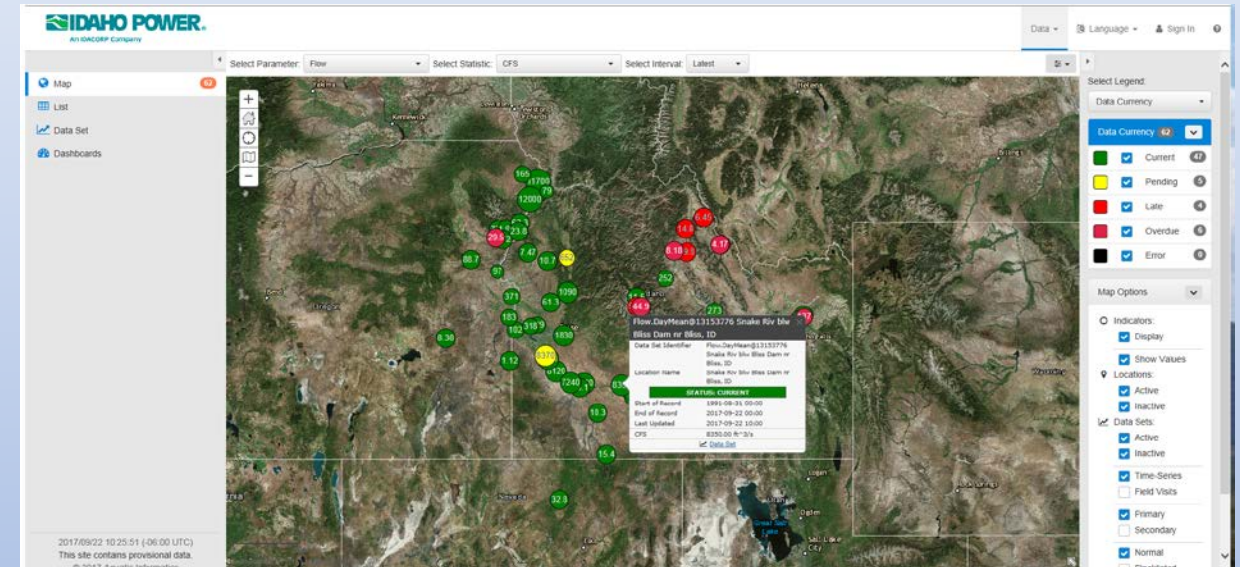

## Basic Public viewing screen

Click the Show Values button to see Flow Values

## Your base screen:

- Dots are color coded based on how old the data is, green is the most current
- The current parameter, defaults to Flow, is at above the map, to the left
- Time interval of data is at the top middle
- Viewing options are at the left

## Hovering over a “dot” will bring up basic information about the site

If you get away from this map and want back to it, click the Map button option at the top left

Clicking on a site will bring you to a graph of the current data

- Default is set to show last 7 days of data (if the site is not telemetered, it will show the most recent 7 days of data)
  - If you want to view a different time period, use the Select Interval drop down OR the time bar at the bottom
- Hovering over the chart and moving around will give you the exact value and time stamp in the white box